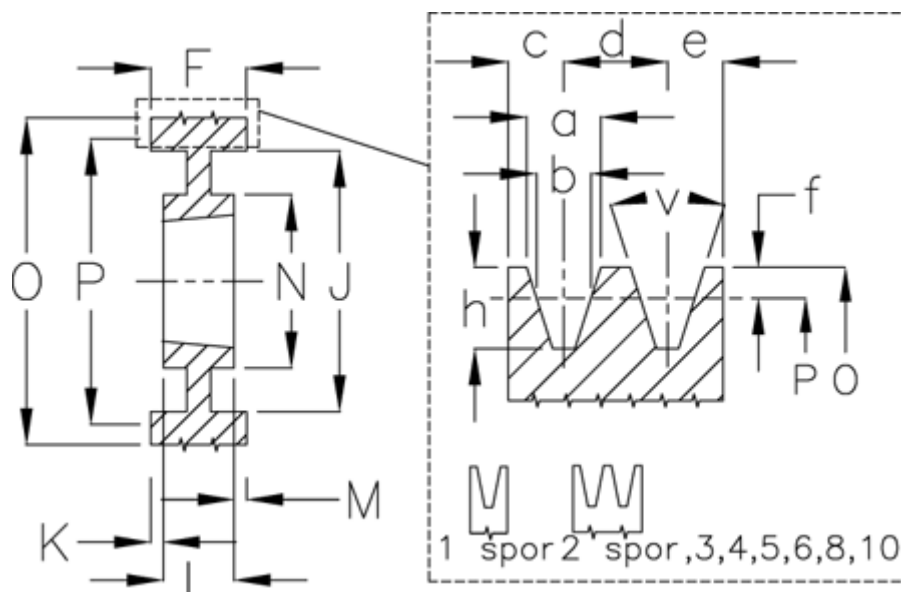

Article number: 604111025003

Description: V-belt pulley SPB 250/3 TL3020

Measures

a	= 16.3	F	= 63	Number of grooves	= 3
b	= 14.0	For bush	= 3020	O	= 257.0
Bush \varnothing max	= 75	h	= 17.5	P	= 250
c	= 12.5	J	= 207	Type	= SPB
d	= 19.0	K	= -	v (degrees)	= 38
e	= 12.5	L	= 51		
E	= 20	m	= 12		
f	= 3.5	N	= 144		